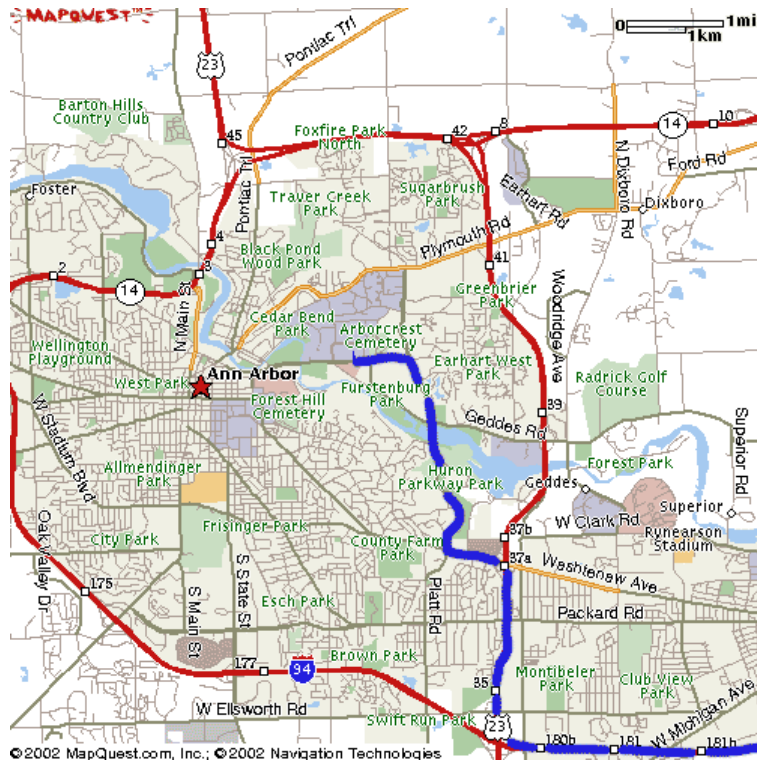

Directions to the Kanicki group lab from Detroit Metro Airport:

- Get on **I-94 west** (to Chicago) from airport
- Take I-94 west to **US-23 north** - exit **180b**
- Go north on US-23 to **Washtenaw Ave. west** (Ann Arbor direction) - exit **37b**
- From Washtenaw Ave. turn **right** on **Huron Parkway**
- Turn **left** on **Fuller Rd.**
- Turn **right** on **Beal Ave.**
- Take **first left** for visitor parking